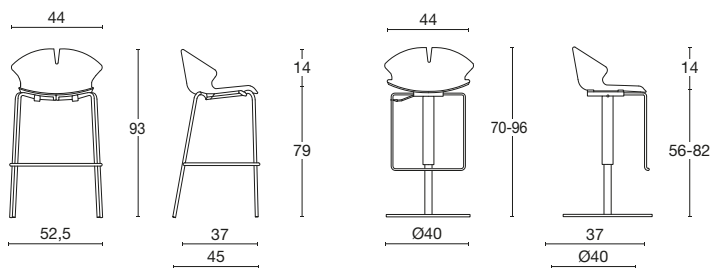

Visitor stool

Barstool with 4 chromed legs or central base with gas lift. Coloured polypropylene shell: white, blue, yellow or anthracite.

frame

seat

PP
Red Hot
4 colours

Please refer to the materials folder for the fabric, leather and faux leather colour palette.